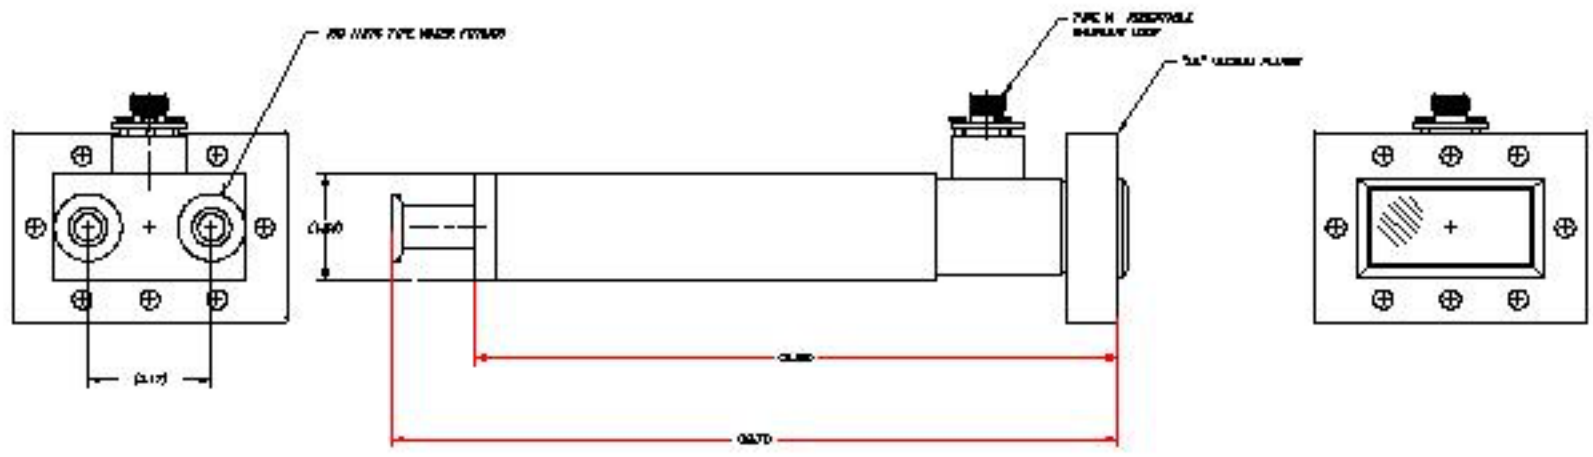

REV.	DATE	BY	CHKD.
1			

REV.		DATE		BY		CHKD.	
1							
TITLE: MODEL 4320-24 DRAWING: OUTLINE DRAWING PART NO.: 4320-24-0000							
DESIGNED BY: W. H. HARRIS CHECKED BY: W. H. HARRIS DRAWN BY: W. H. HARRIS DATE: 11/15/54				APPROVED BY: W. H. HARRIS DATE: 11/15/54			
PROJECT: 4320-24 DRAWING NO.: 4320-24-0000 SHEET NO.: 1				MANUFACTURED BY: GENERAL ELECTRIC COMPANY ADDRESS: 2000 BROADWAY, ALBANY, N.Y.			