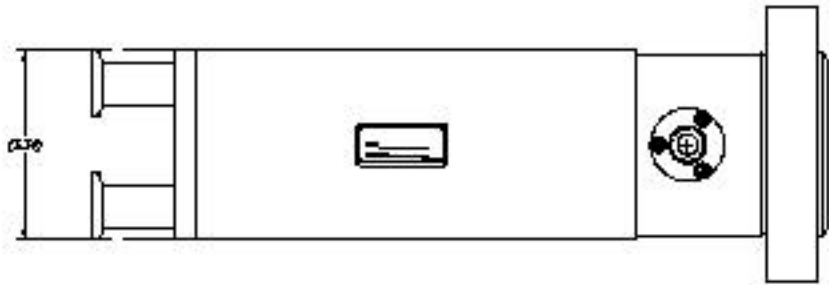

REV.	DATE	BY	CHKD.
1			

REV.		DATE		BY		CHKD.	
1							
TITLE: MODEL 4320-24 DRAWING: OUTLINE DRAWING PART NO.: 4320-24-0000							
DESIGNED BY: W. H. HARRIS CHECKED BY: W. H. HARRIS DRAWN BY: W. H. HARRIS DATE: 11/15/54				APPROVED BY: W. H. HARRIS DATE: 11/15/54			
PROJECT: 4320-24 DRAWING NO.: 4320-24-0000 SHEET NO.: 1				MANUFACTURED BY: GENERAL ELECTRIC COMPANY ADDRESS: 2000 BROADWAY, ALBANY, N.Y.			